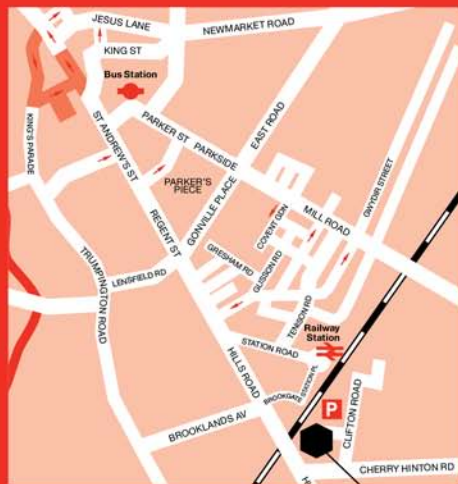

CAMBRIDGE

CB1 7GX

SEE WEBSITE FOR CURRENT BOX OFFICE OPENING TIMES

All prices shown include a booking fee

INFO

- Cafe/bar open 1 hr before show start times
- Baby change facilities
- Ice cream available at all performances
- Under 14s must be accompanied by an adult
- Safety for audiences will be a number one priority in experiencing great art together. We will be taking the precautions in line with the government guidance at the time.
- Cambridge Junction is fully accessible - if you would like to discuss any access requirement prior to your visit please call 01223 511 511 or visit junction.co.uk